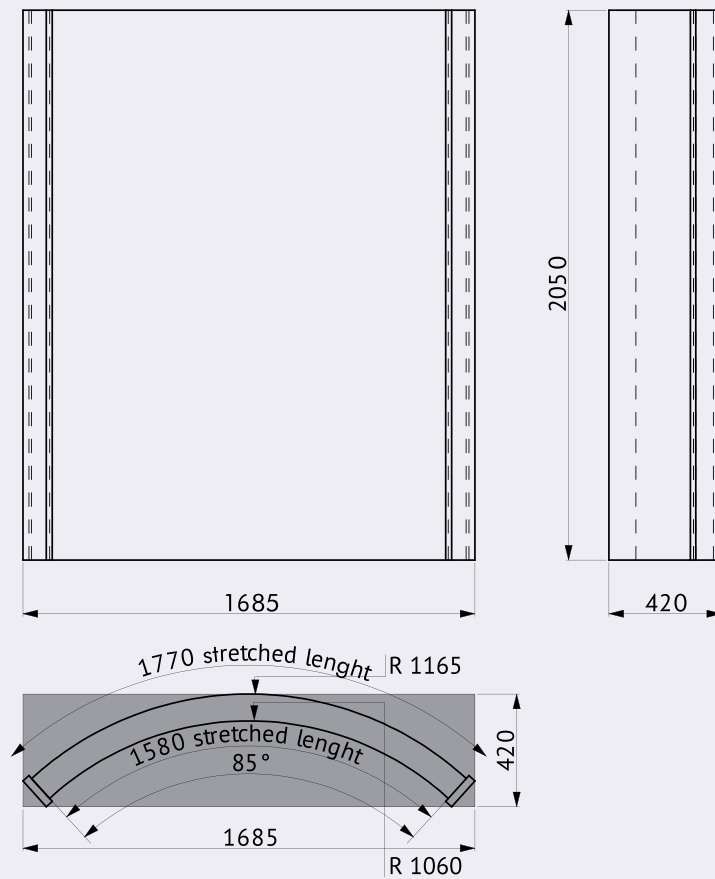

# ATTACHMENT FÜR A + C

Element A + Attachment

Element B + Attachment

Element C + Attachment

Element D + Attachment

all measures in mm  $\pm$  2 mm

Usable size for displays 1770 | 1580x2050 mm

Curved sample carrying wall for stickers | posters  
E008

all measures in mm ± 2 mm

Usable size for displays 600x2050 mm

Presentation column  
EO11

all measures in mm  $\pm$  2 mm

# TABLE 160x80 CM

Table 160x80 cm  
E023

all measures in mm ± 2 mm

# TABLE 80x80 CM

Sample

Table 80x80 cm  
E022

all measures in mm  $\pm$  2 mm