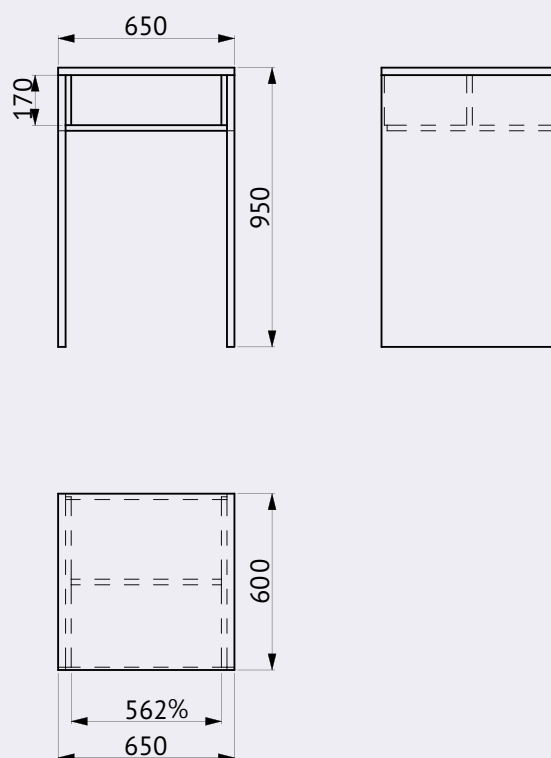

# COUNTER 130

Wide counter or presentation table  
EO17

all measures in mm  $\pm$  2 mm

# COUNTER 130 GLASSTOP

Counter with glasstop

all measures in mm  $\pm$  2 mm

Small counter or presentation table  
EO17

all measures in mm  $\pm$  2 mm

# TABLE 160x80 CM

Table 160x80 cm  
E023

all measures in mm ± 2 mm

# TABLE 80x80 CM

Sample

Table 80x80 cm  
E022

all measures in mm  $\pm$  2 mm