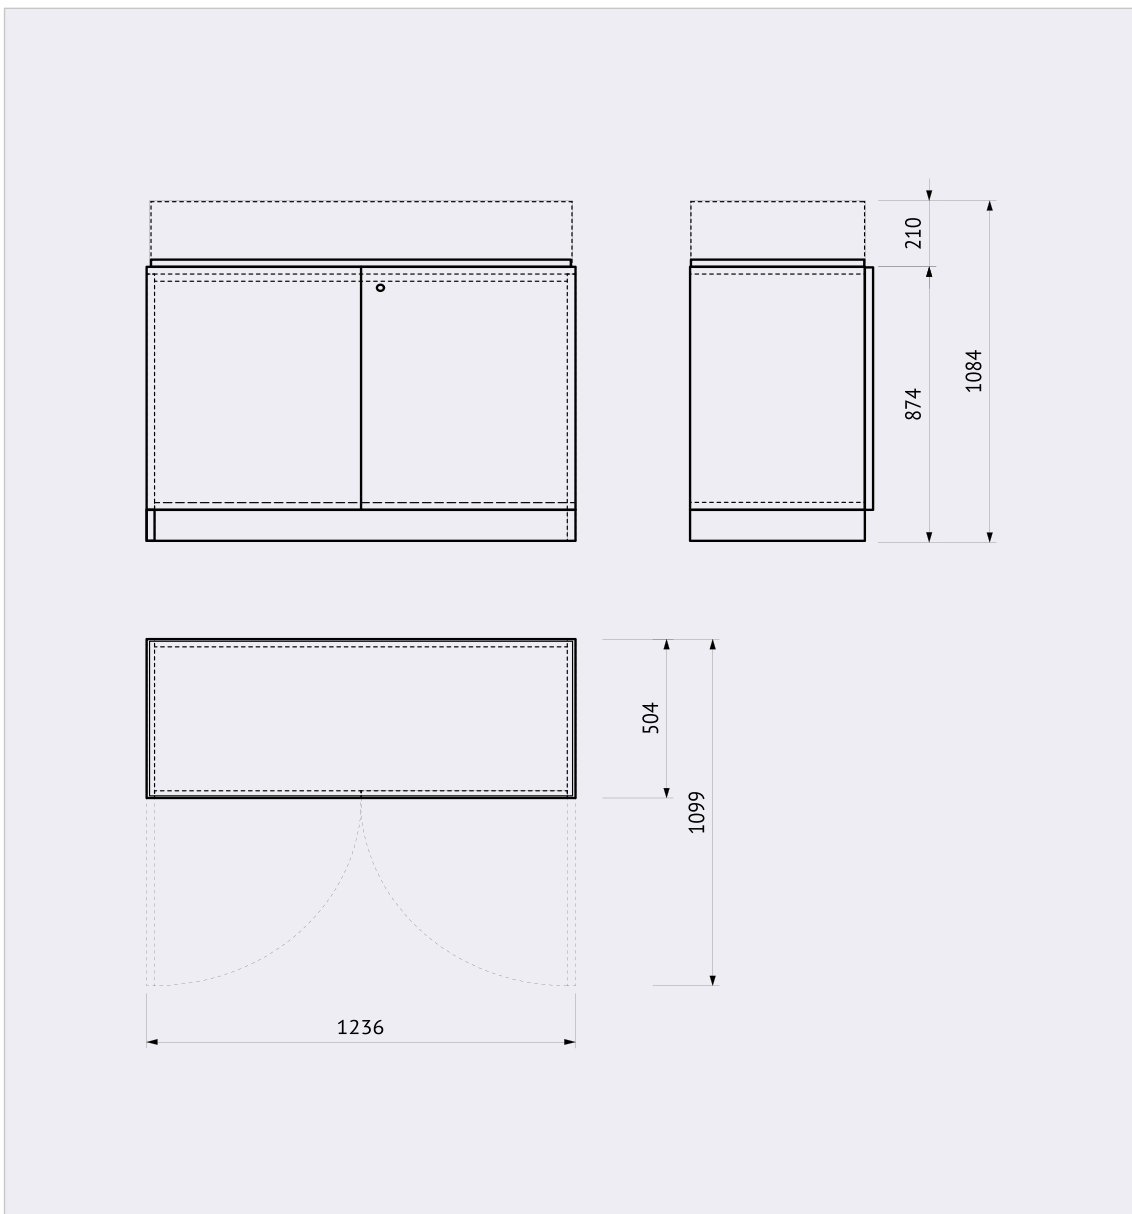

SIDEBOARD GLASSTOP

Sideboard of element C with glasstop
E005

all measures in mm $\pm$ 2 mm