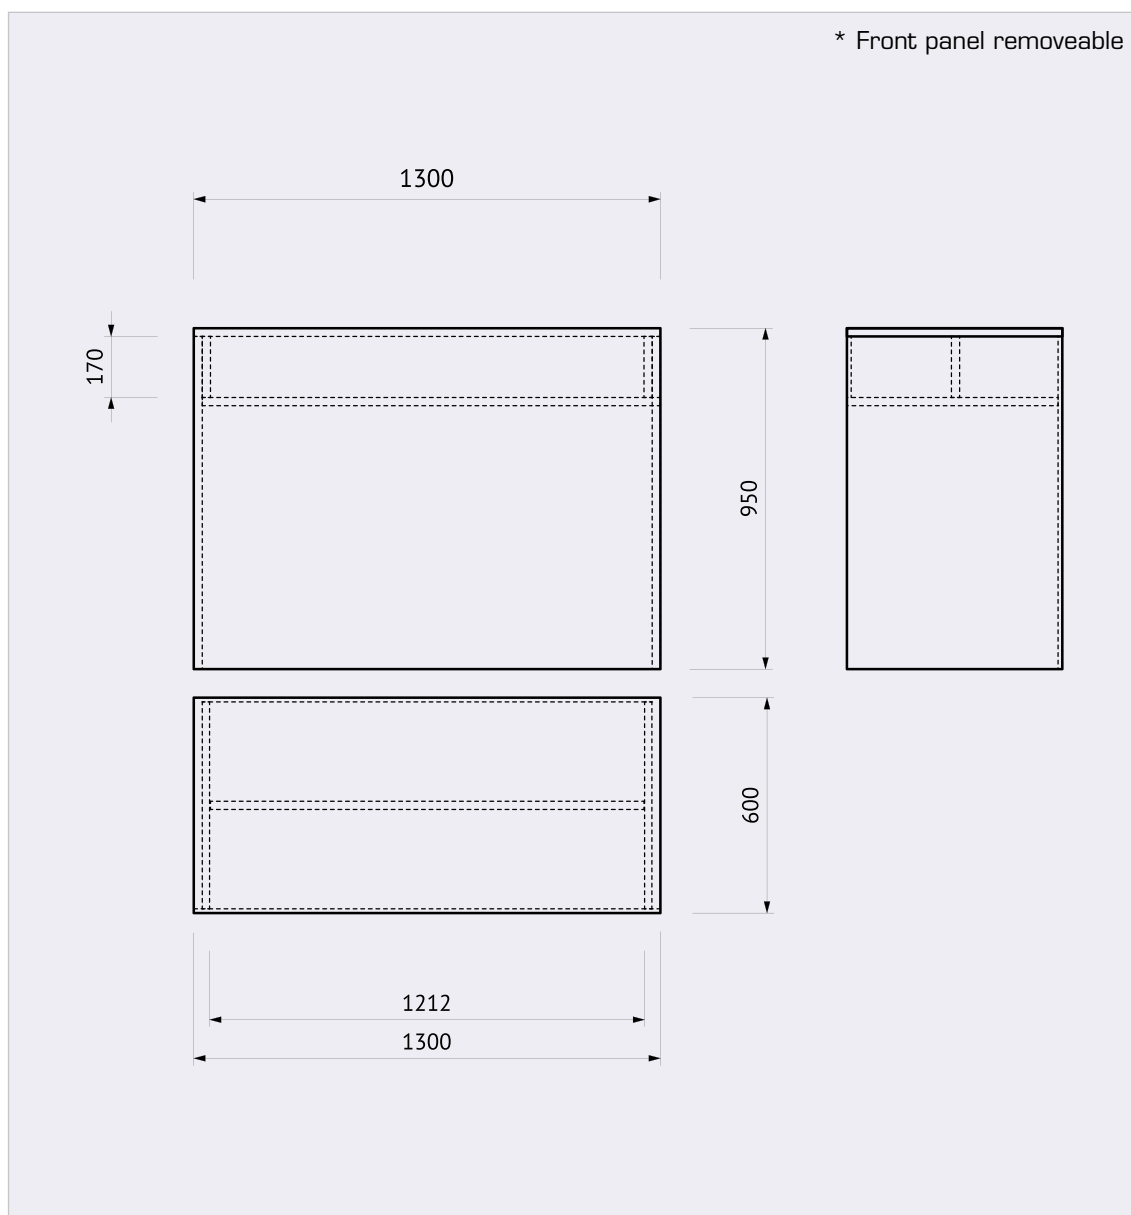

# SIDEBOARD

Sideboard of element C  
E005

all measures in mm  $\pm$  2 mm

# SIDEBOARD GLASSTOP

Sideboard of element C with glasstop  
E005

all measures in mm  $\pm$  2 mm

# COUNTER 130

Wide counter or presentation table  
EO17

all measures in mm  $\pm$  2 mm

# TABLE 80x80 CM

Sample

Table 80x80 cm  
E022

all measures in mm  $\pm$  2 mm