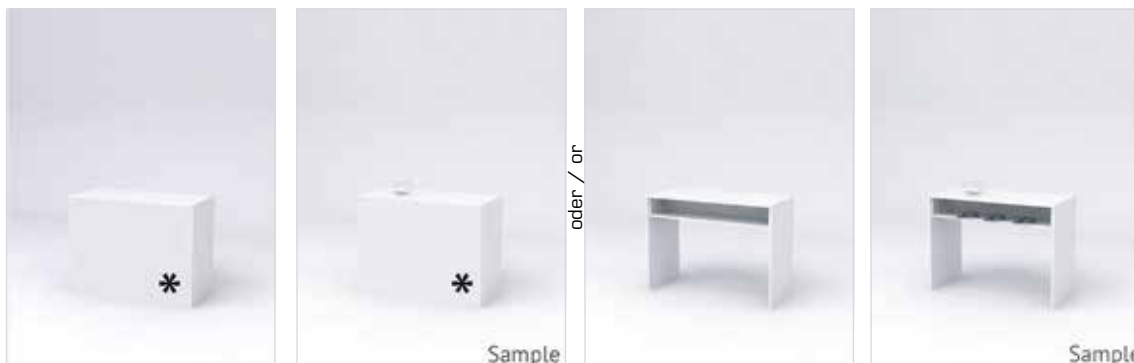

COUNTER 130

Wide counter or presentation table
EO17

all measures in mm $\pm$ 2 mm