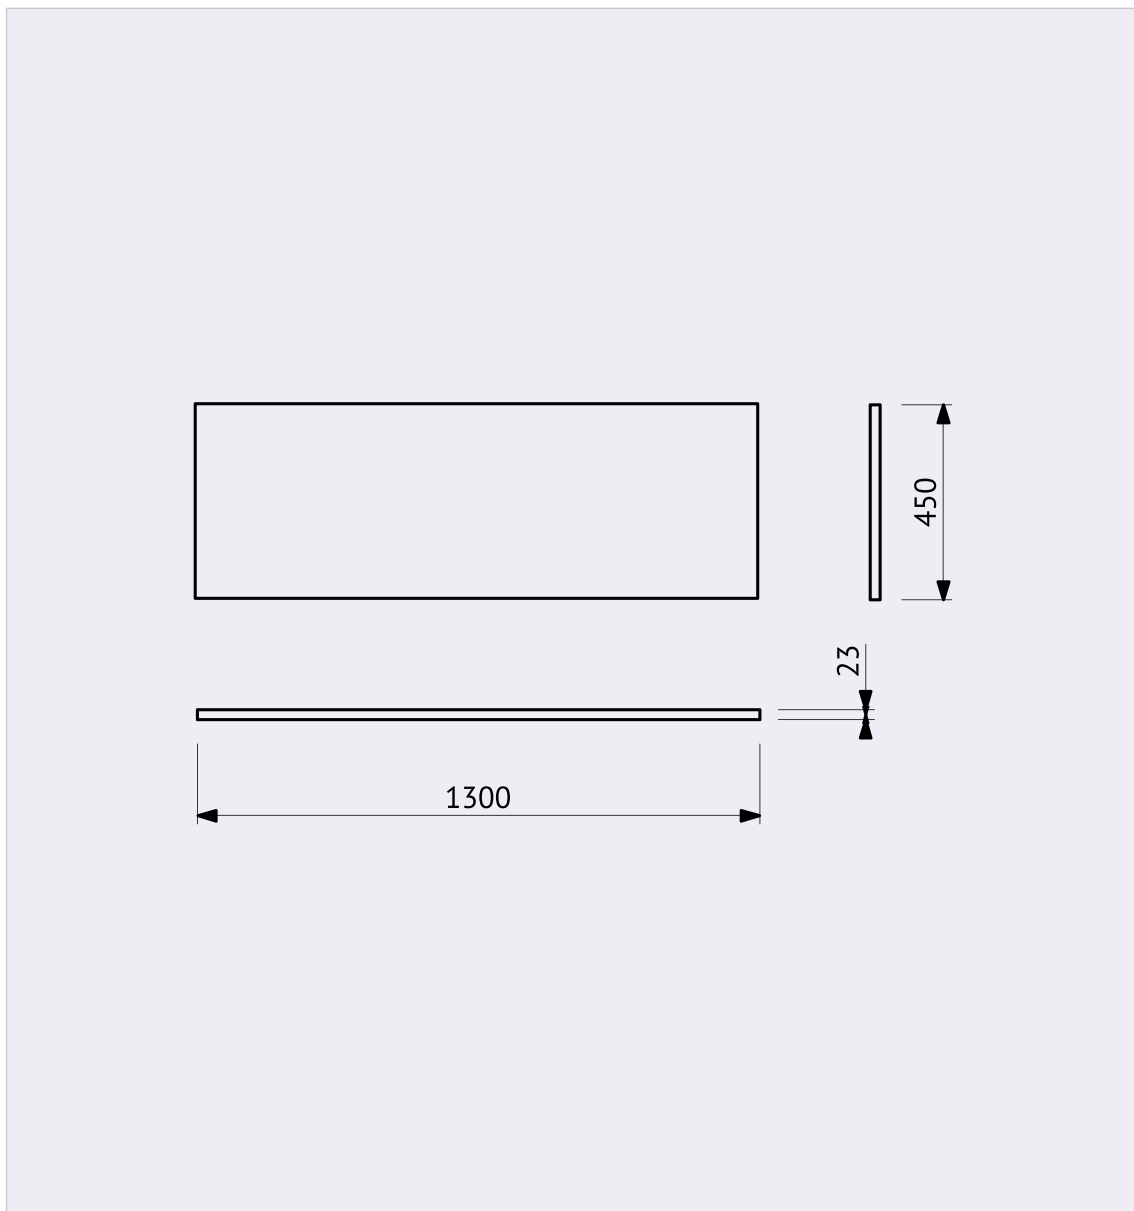

# ATTACHMENT FÜR A + C

Element A + Attachment

Element B + Attachment

Element C + Attachment

Element D + Attachment

all measures in mm  $\pm$  2 mm

Usable size for displays 1770 | 1580x2050 mm

Curved sample carrying wall for stickers | posters  
E008

all measures in mm ± 2 mm

Usable size for displays 600x2050 mm

Presentation column  
EO11

all measures in mm  $\pm$  2 mm

# COUNTER 130

Wide counter or presentation table  
EO17

all measures in mm  $\pm$  2 mm

# TABLE 80x80 CM

Sample

Table 80x80 cm  
E022

all measures in mm  $\pm$  2 mm