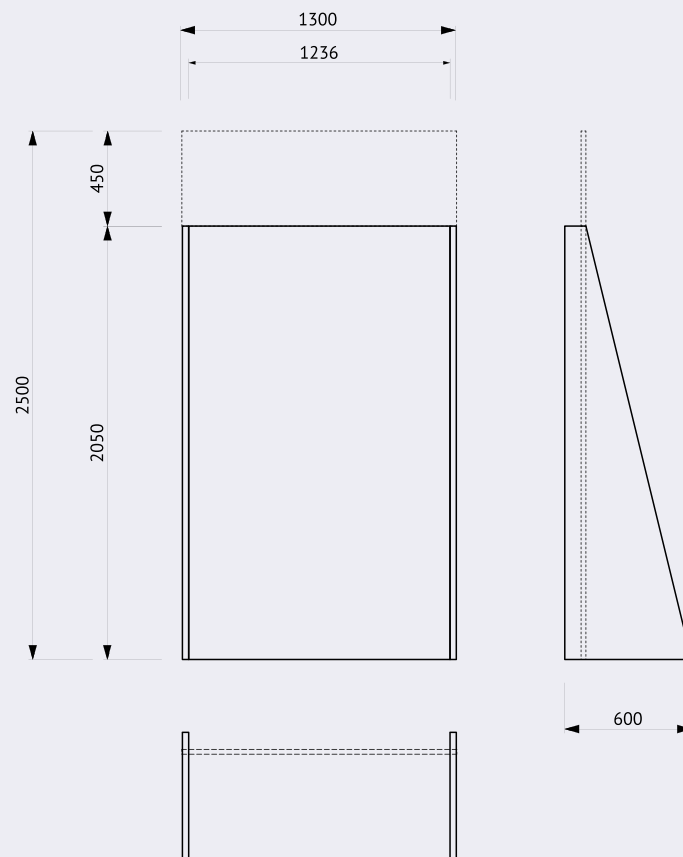

Bistro Table

Chair

Barstool

INFO

Usable size for displays 1236x1200 mm  
plus Attachment 1236x1650 mm

Sample carrying wall  
E001

all measures in mm  $\pm$  2 mm

Sample

Sample

Sample + Attachment

Usable size for displays 1236x1200 mm  
plus Attachment 1236x1650 mm

Sample carrying wall with lockable sideboard  
E003

all measures in mm ± 2 mm

all measures in mm ± 2 mm

Usable size for displays 600x2050 mm

Presentation column  
EO11

all measures in mm  $\pm$  2 mm

# TABLE 80x80 CM

Sample

Table 80x80 cm  
E022

all measures in mm  $\pm$  2 mm