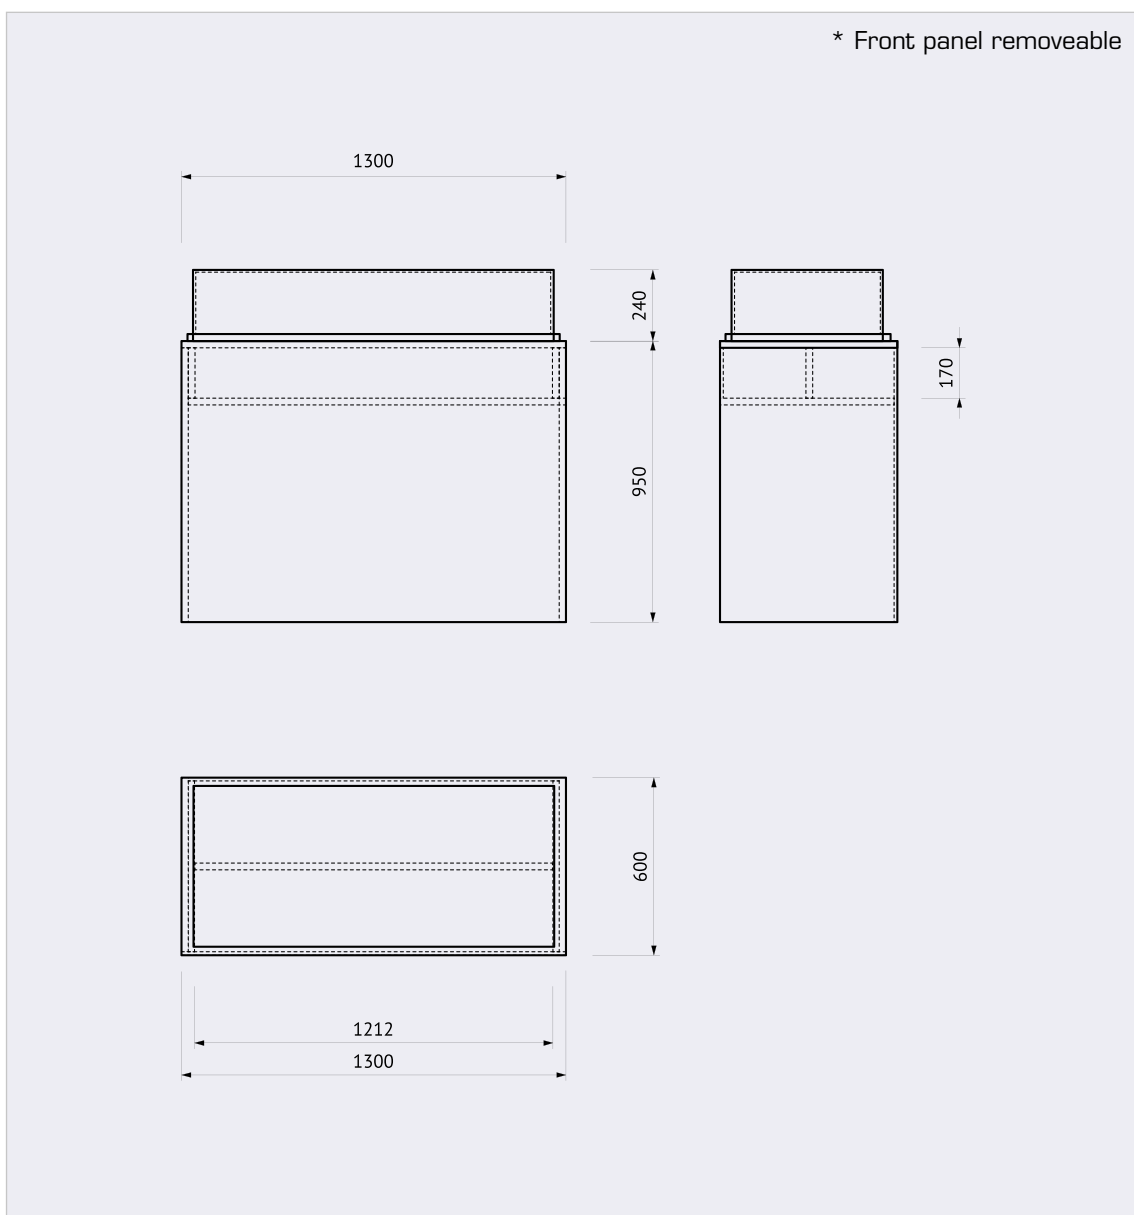

COUNTER 130 GLASSTOP

Counter with glasstop

all measures in mm $\pm$ 2 mm