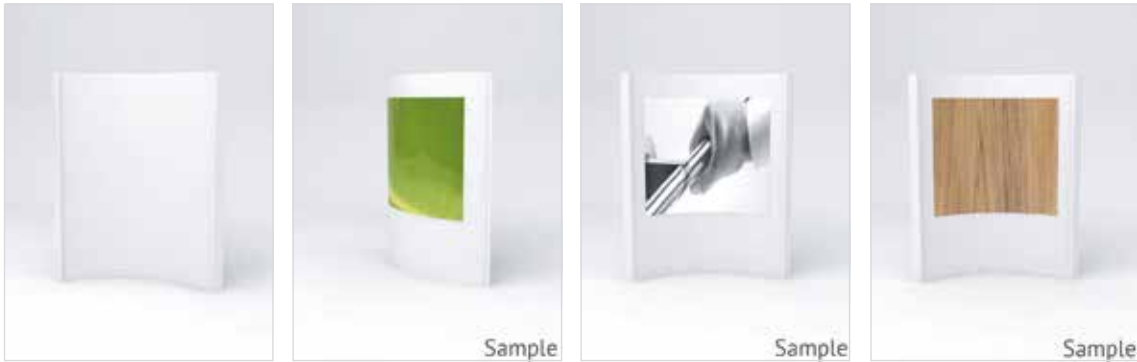

# ATTACHMENT FÜR A + C

Element A + Attachment

Element B + Attachment

Element C + Attachment

Element D + Attachment

all measures in mm  $\pm$  2 mm

Usable size for displays 1770 | 1580x2050 mm

Curved sample carrying wall for stickers | posters  
E008