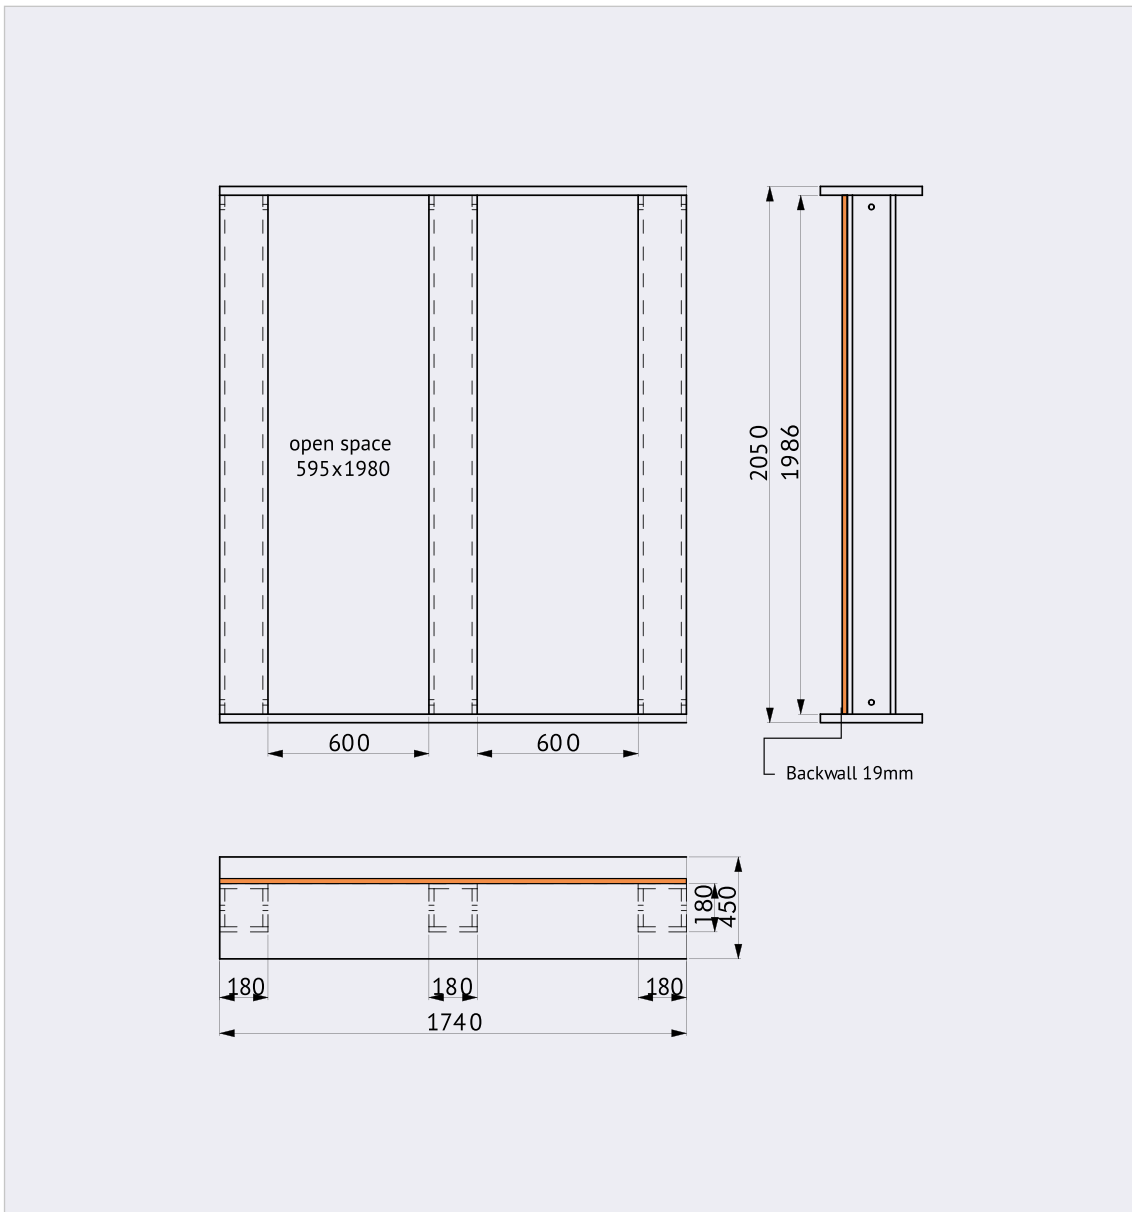

ARCADE SMALL BACKWALL

Arcade with backwall for creative presentation of samples
EO15

all measures in mm $\pm$ 2 mm