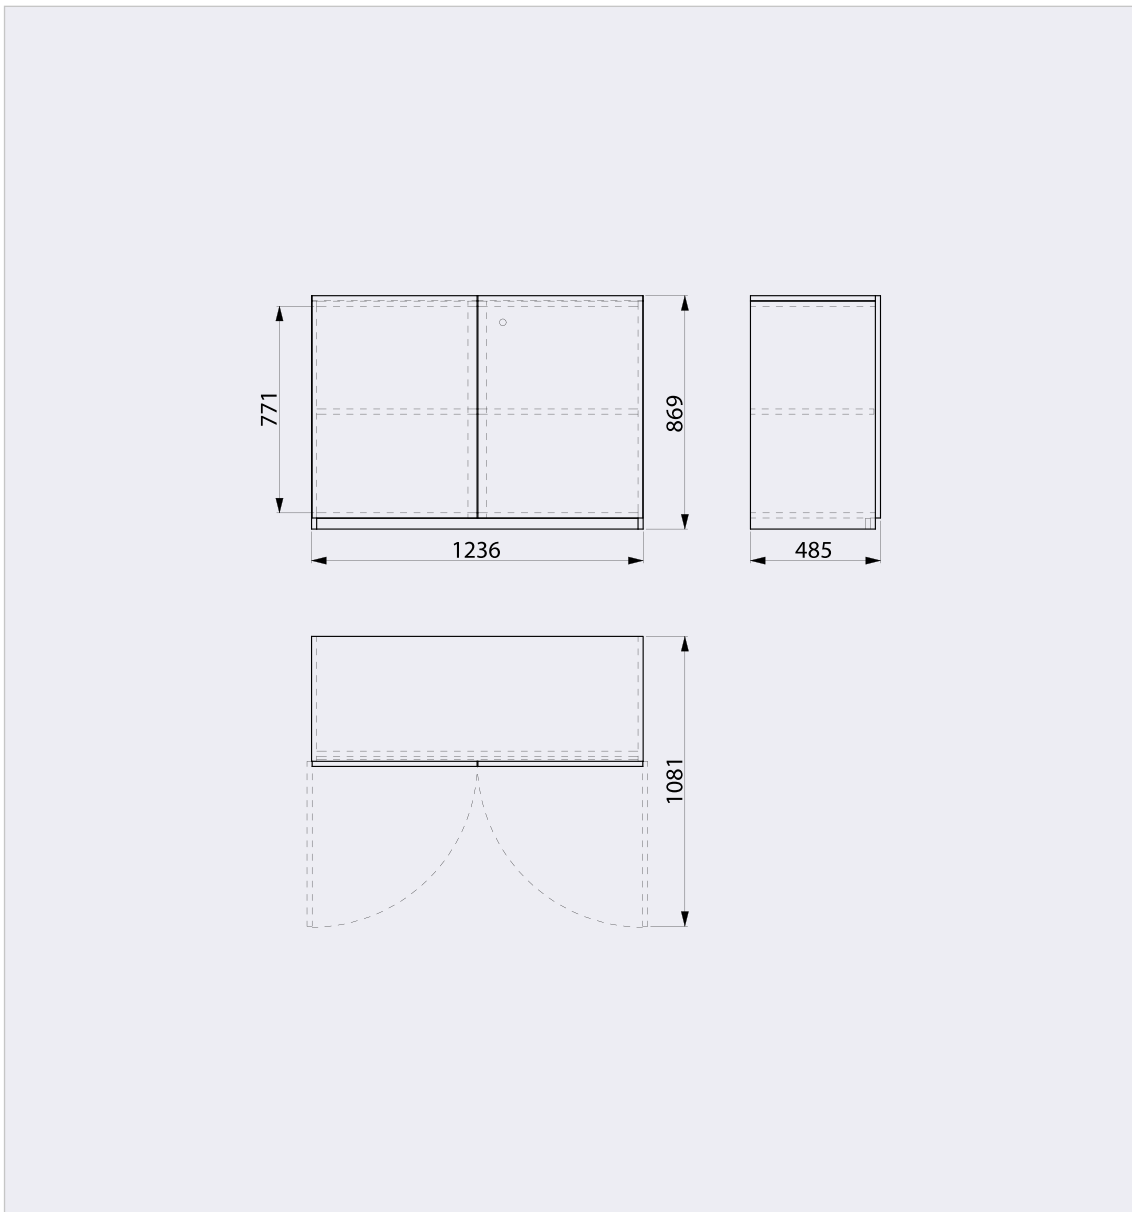

all measures in mm ± 2 mm

Usable size for displays 600x2050 mm

Presentation column  
EO11

all measures in mm  $\pm$  2 mm

# SIDEBOARD

Sideboard of element C  
E005

all measures in mm  $\pm$  2 mm

# COUNTER 130

Wide counter or presentation table  
EO17

all measures in mm  $\pm$  2 mm

# TABLE 80x80 CM

Sample

Table 80x80 cm  
E022

all measures in mm  $\pm$  2 mm