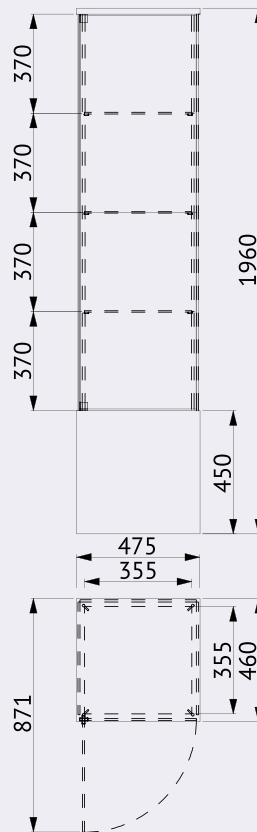

Limited number.
Available only as long as stock last.
Max. load per rack 5 kg.