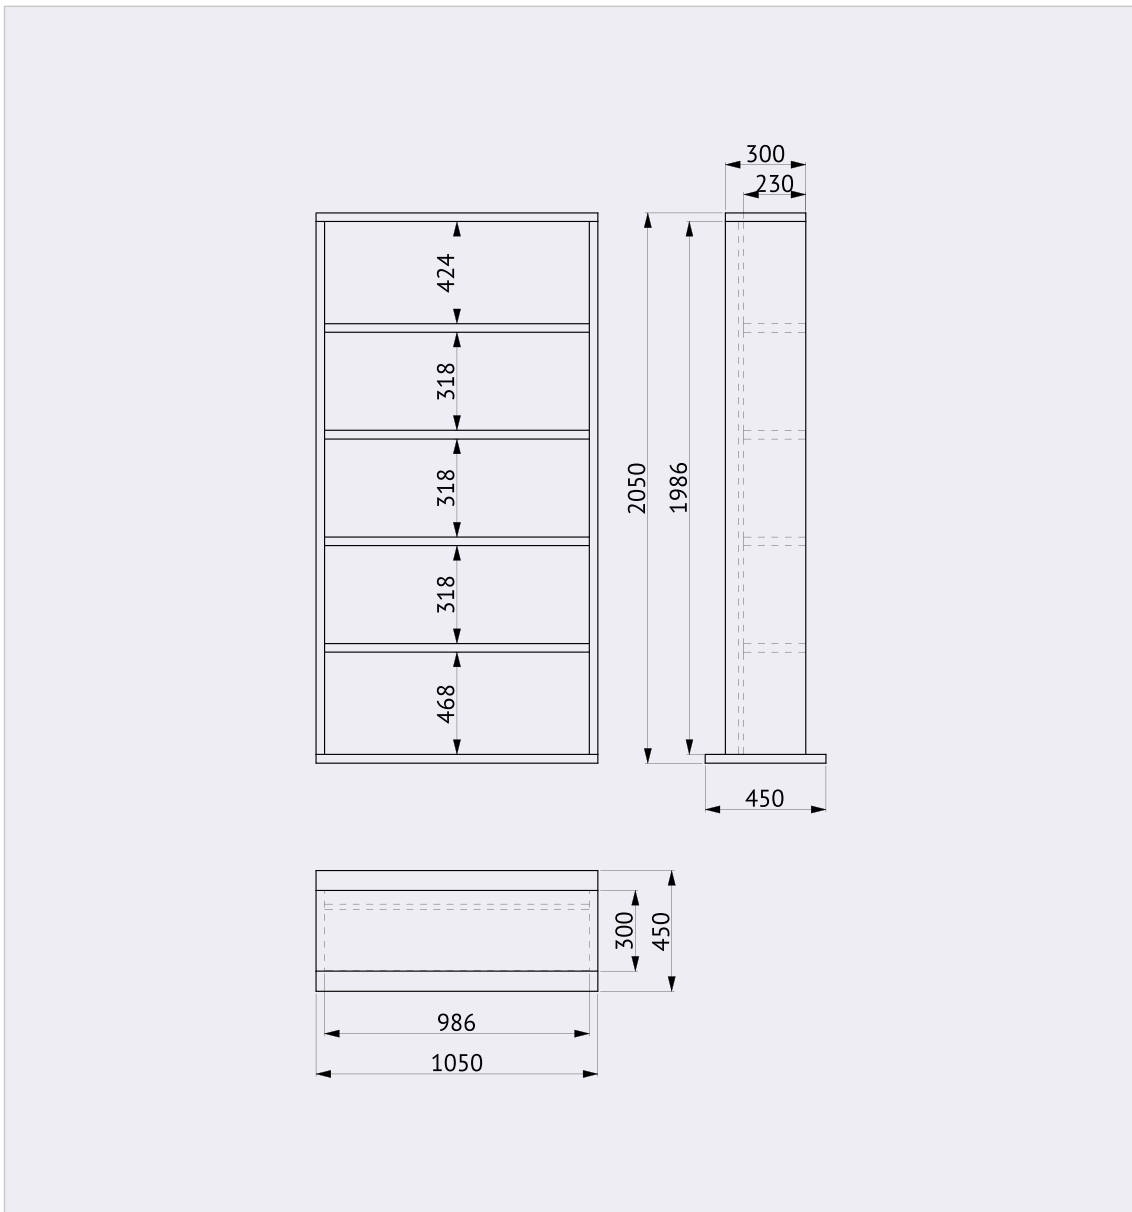

Rack with up to four shelves
E007

all measures in mm $\pm$ 2 mm