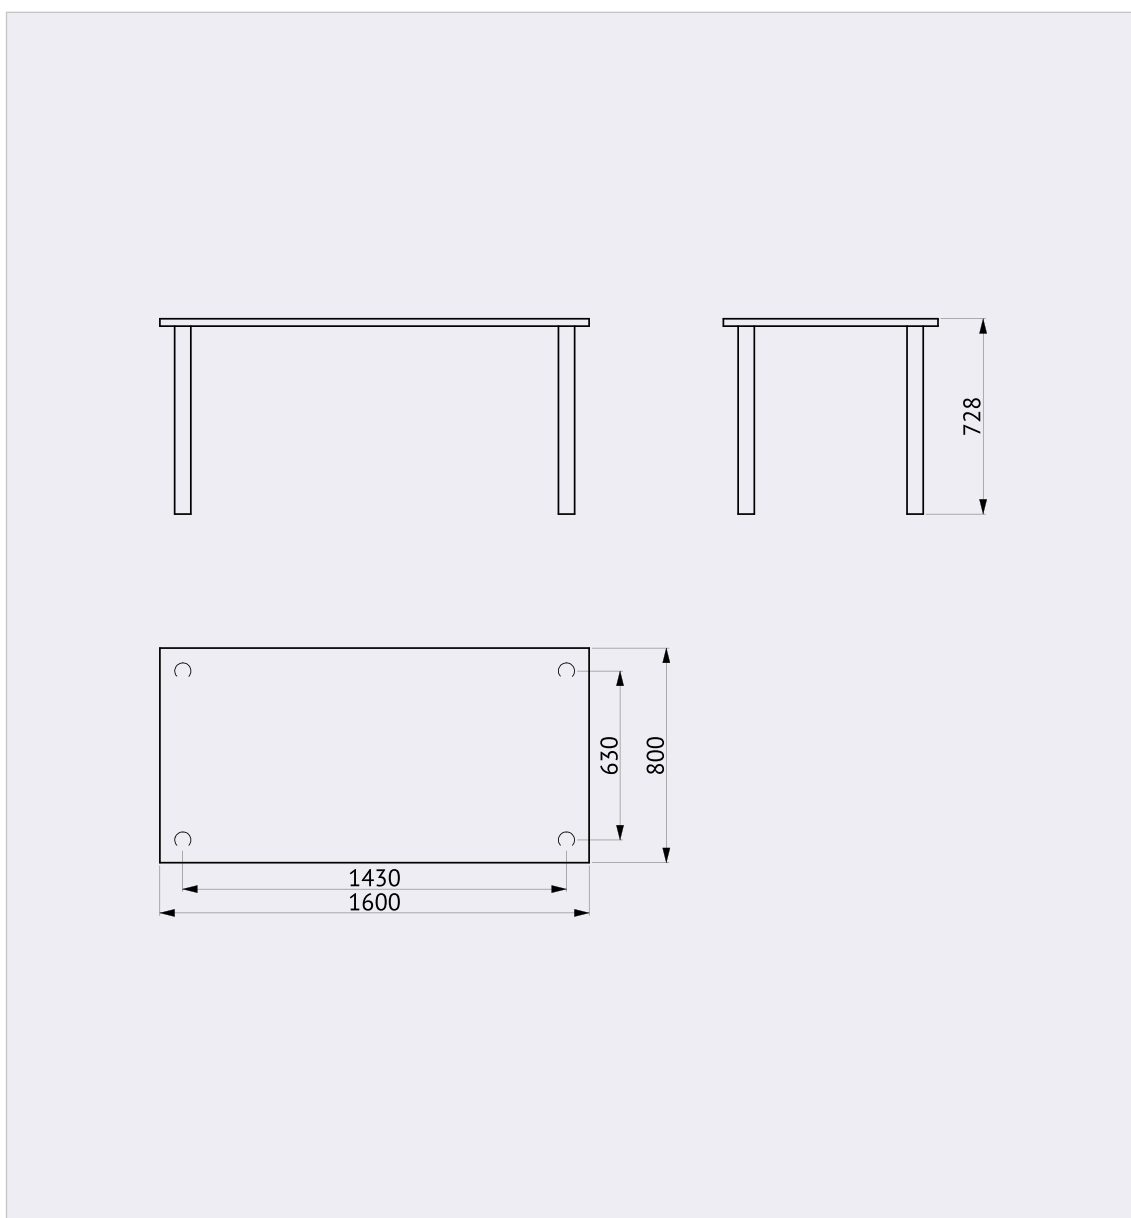

# COUNTER 130

Wide counter or presentation table  
EO17

all measures in mm  $\pm$  2 mm

# TABLE 160x80 CM

Table 160x80 cm  
E023

all measures in mm ± 2 mm

# TABLE 80x80 CM

Sample

Table 80x80 cm  
E022

all measures in mm  $\pm$  2 mm

# BISTRO TABLE

Bistro Table  
EO21

all measures in mm  $\pm$  2 mm