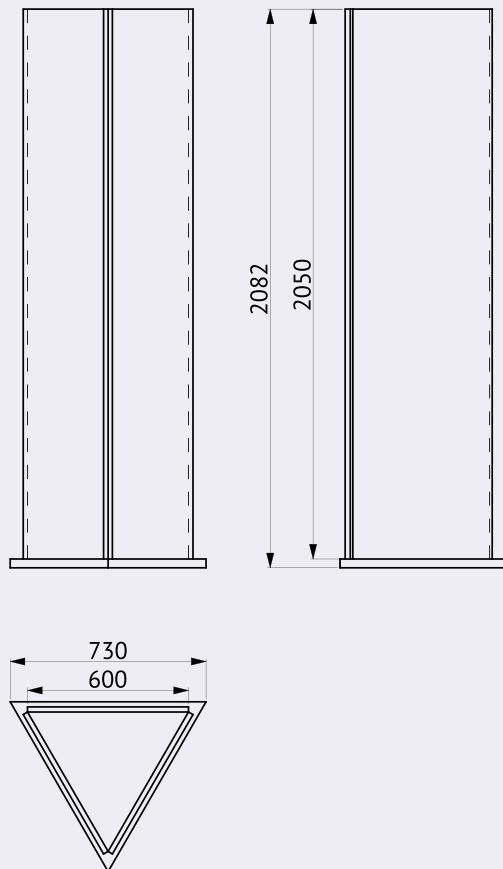

# ATTACHMENT FÜR A + C

Element A + Attachment

Element B + Attachment

Element C + Attachment

Element D + Attachment

all measures in mm  $\pm$  2 mm

Usable size for displays 1770 | 1580x2050 mm

Curved sample carrying wall for stickers | posters  
E008

all measures in mm ± 2 mm

Usable size for displays 600x2050 mm

Presentation column  
EO11

all measures in mm  $\pm$  2 mm

# TABLE 160x80 CM

Table 160x80 cm  
E023

all measures in mm ± 2 mm

# TABLE 80x80 CM

Sample

Table 80x80 cm  
E022

all measures in mm  $\pm$  2 mm