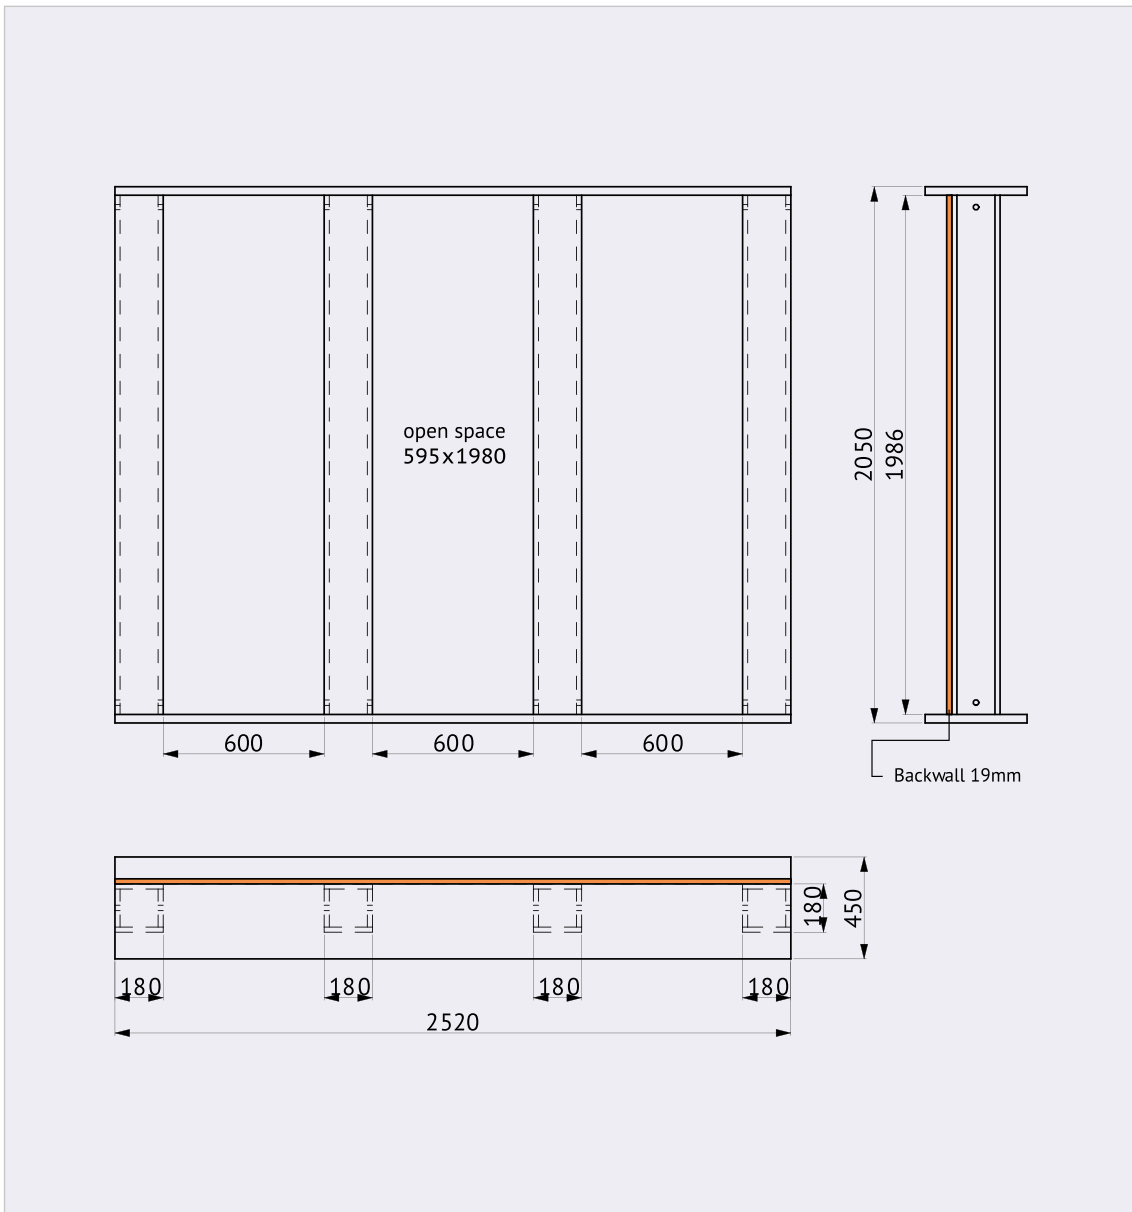

ARCADE BACKWALL

Arcade with backwall for creative presentation of samples
EO13

all measures in mm $\pm$ 2 mm