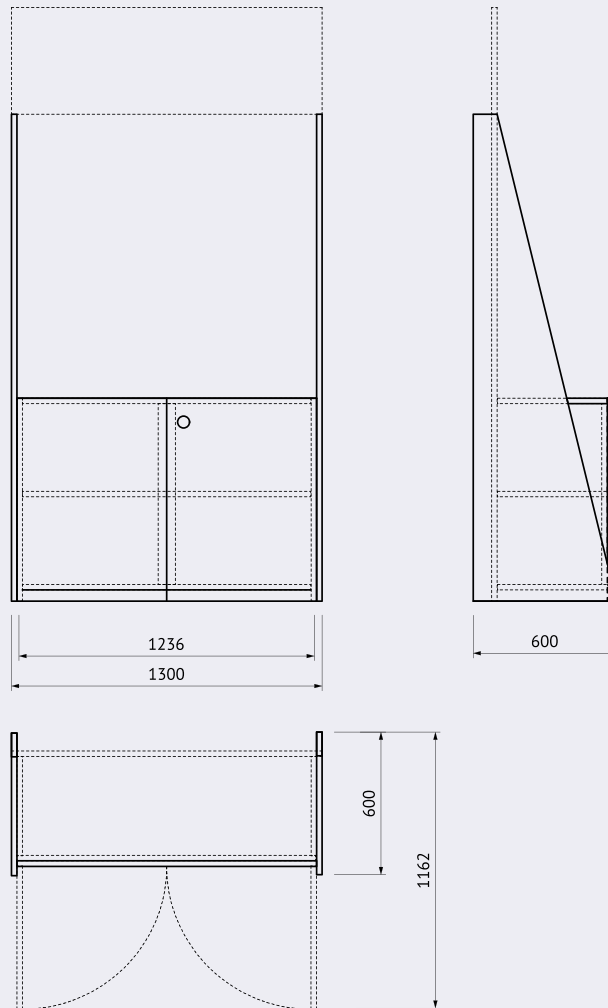

Bistro Table

Chair

Barstool

INFO

Usable size for displays 1236x1200 mm  
plus Attachment 1236x1650 mm

Sample carrying wall  
E001

all measures in mm  $\pm$  2 mm

Sample

Sample

Sample + Attachment

Usable size for displays 1236x1200 mm  
plus Attachment 1236x1650 mm

Sample carrying wall with lockable sideboard  
E003

all measures in mm ± 2 mm

all measures in mm ± 2 mm

Usable size for displays 600x2050 mm

Presentation column  
EO11

all measures in mm  $\pm$  2 mm

# TABLE 80x80 CM

Sample

Table 80x80 cm  
E022

all measures in mm  $\pm$  2 mm