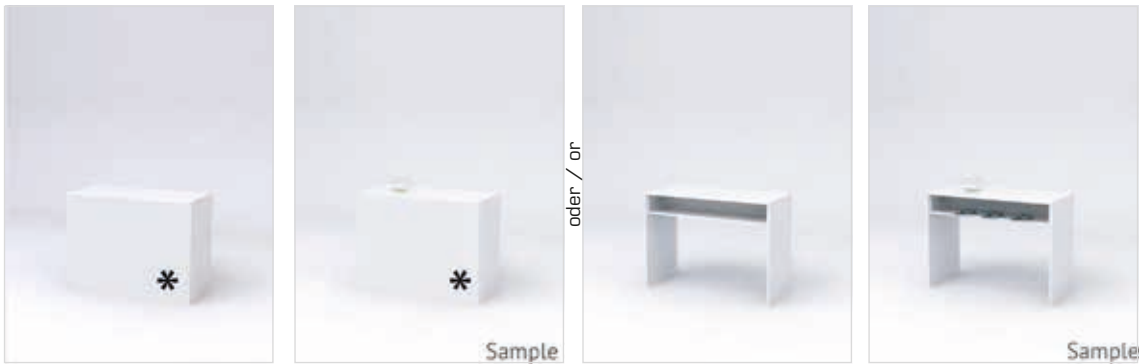

COUNTER 130

Wide counter or presentation table
EO17

all measures in mm $\pm$ 2 mm