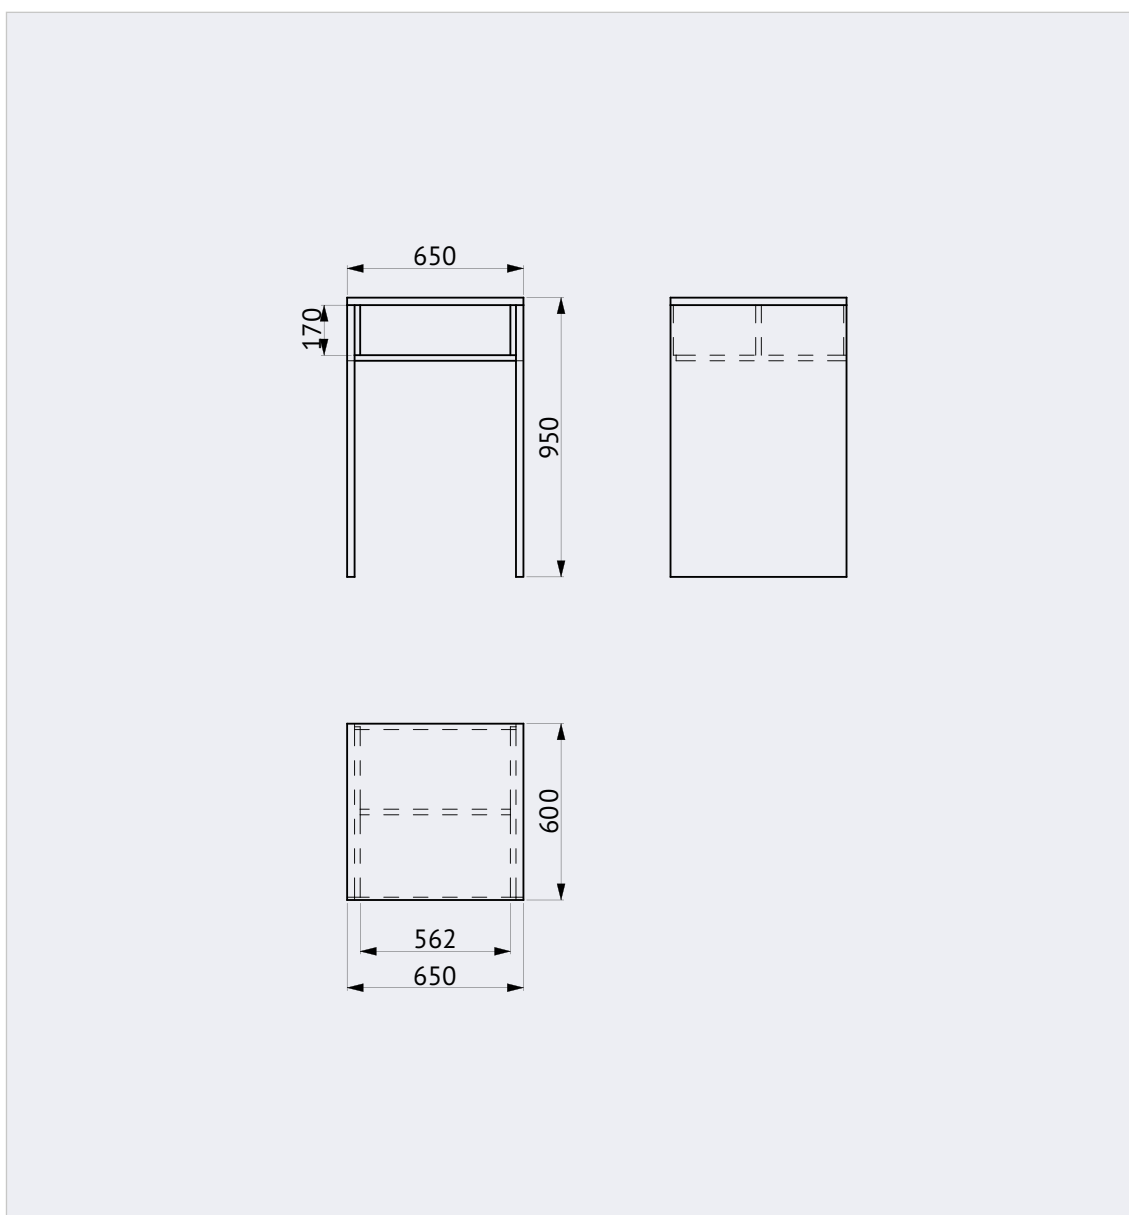

PRICE OVERVIEW

Only for exhibitors with their own stand construction.

All prices are included in the case of a service package (with the exception of a partition wall).

No.	Unit	Dimensions (mm) W×H×D	Price/ea. in EUR
E_005	Sideboard	1236×869×485	60,-
E_020	Sideboard glasstop	1236×1084×504	90,-
E_018	Counter 65	650×950×600	45,-
E_017	Counter 130	1300×950×600	60,-
E_019	Counter 130 glasstop	1300×1190×600	90,-
E_027	Glass cabinet	475×1960×460	105,-
E_022	Table 80×80	800×728×800	40,-
E_023	Table 80×160	1600×728×800	70,-
E_021	Bistro Table	Ø600, H 1100	40,-
E_024	Chair »Hola«	-	25,-
E_043	Barstool	-	40,-
10026	Current Sink 230 V	-	25,-

SIDEBOARD GLASSTOP

Sideboard of element C with glasstop
E005

all measures in mm ± 2 mm

COUNTER 130

Wide counter or presentation table
EO17

all measures in mm \pm 2 mm

COUNTER 130 GLASSTOP

Counter with glasstop

all measures in mm \pm 2 mm

Small counter or presentation table
EO17

all measures in mm \pm 2 mm

TABLE 160x80 CM

Table 160x80 cm
E023

all measures in mm \pm 2 mm

TABLE 80x80 CM

Table 80x80 cm
E022

all measures in mm ± 2 mm

BISTRO TABLE

Bistro Table
EO21

all measures in mm \pm 2 mm