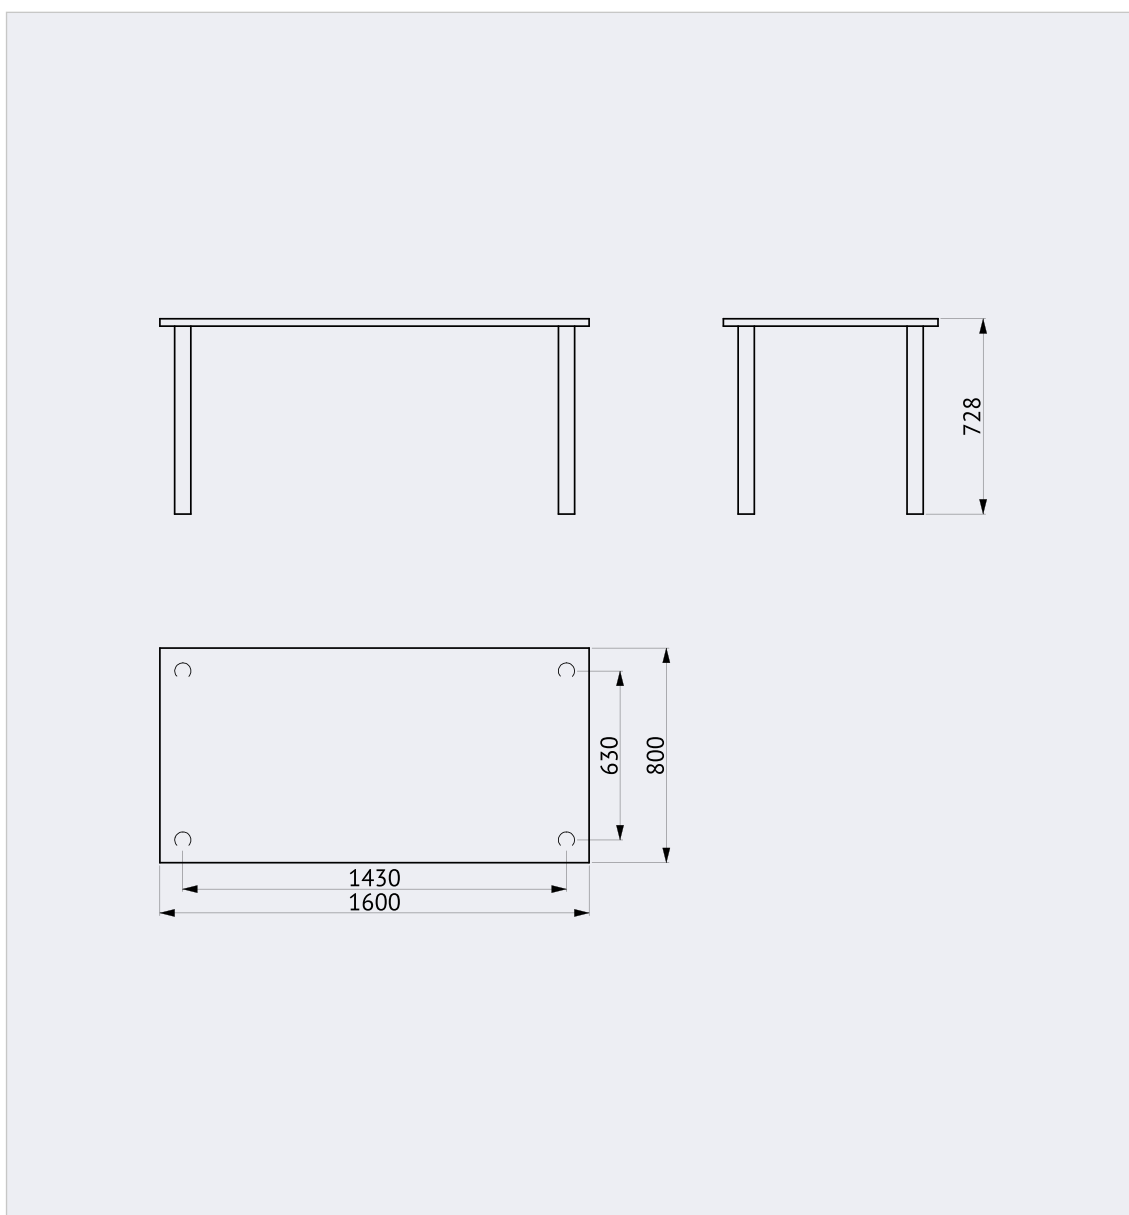

PRICE OVERVIEW

Only for exhibitors with their own stand construction.

All prices are included in the case of a service package (with the exception of a partition wall).

No.	Unit	Dimensions (mm) W×H×D	Price/ea. in EUR
E_005	Sideboard	1236×869×485	60,-
E_020	Sideboard glasstop	1236×1084×504	90,-
E_018	Counter 65	650×950×600	45,-
E_017	Counter 130	1300×950×600	60,-
E_019	Counter 130 glasstop	1300×1190×600	90,-
E_027	Glass cabinet	475×1960×460	105,-
E_022	Table 80×80	800×728×800	40,-
E_023	Table 80×160	1600×728×800	70,-
E_021	Bistro Table	Ø600, H 1100	40,-
E_024	Chair »Hola«	-	25,-
E_043	Barstool	-	40,-
10026	Current Sink 230 V	-	25,-

SIDEBOARD GLASSTOP

Sideboard of element C with glasstop
E005

all measures in mm ± 2 mm

COUNTER 130

Wide counter or presentation table
EO17

all measures in mm \pm 2 mm

COUNTER 130 GLASSTOP

Counter with glasstop

all measures in mm \pm 2 mm

Small counter or presentation table
EO17

all measures in mm \pm 2 mm

TABLE 160x80 CM

Table 160x80 cm
E023

all measures in mm \pm 2 mm

TABLE 80x80 CM

Table 80x80 cm
E022

all measures in mm ± 2 mm

BISTRO TABLE

Bistro Table
EO21

all measures in mm \pm 2 mm