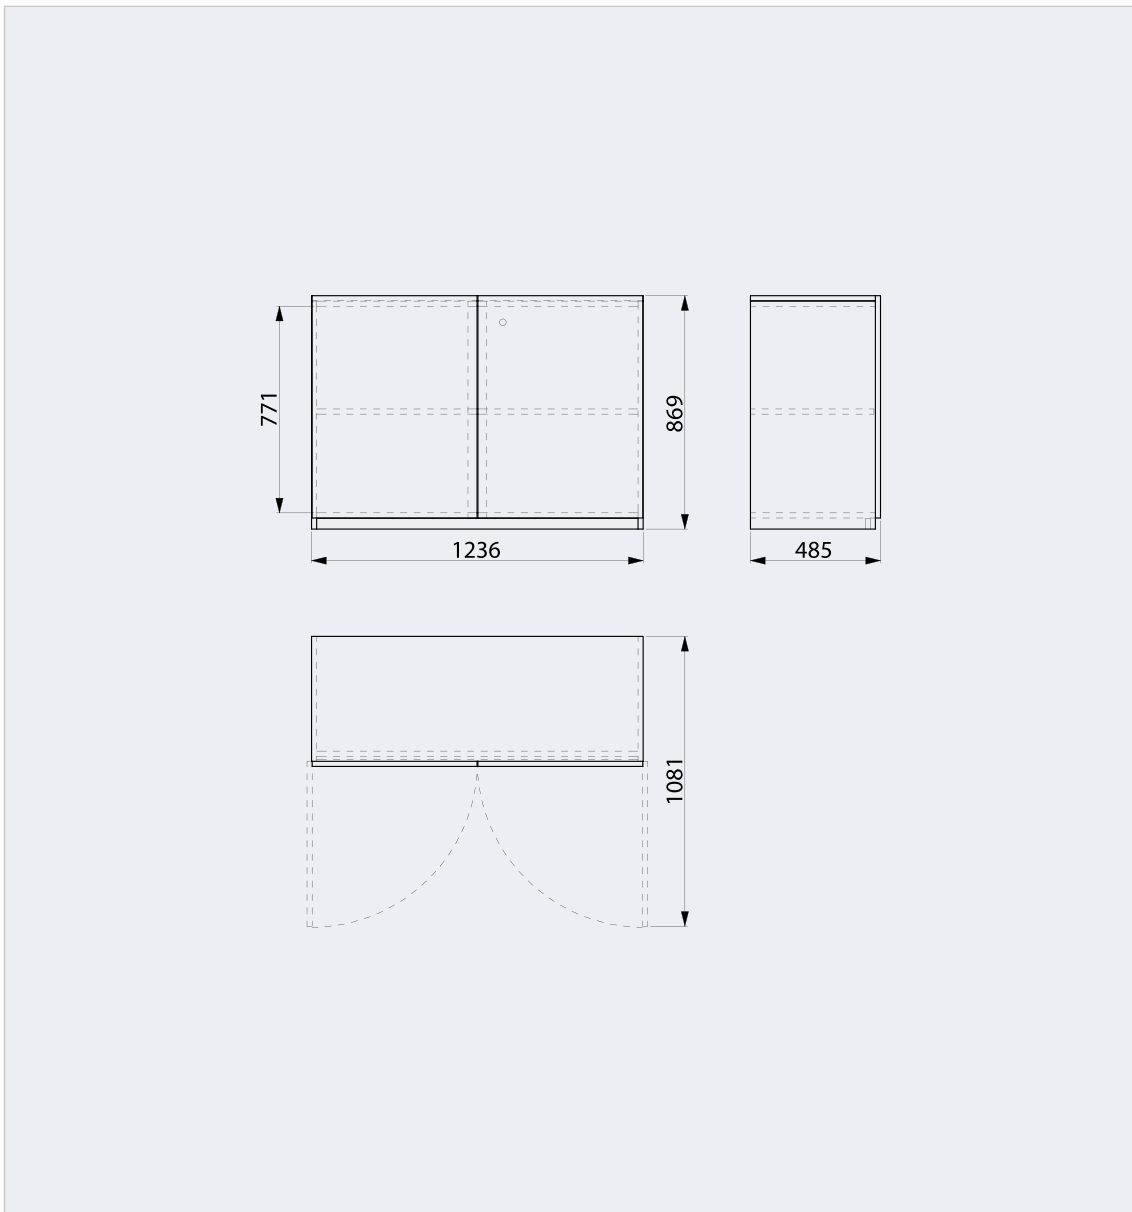

SIDEBOARD

Sideboard of element C
E005

all measures in mm $\pm$ 2 mm