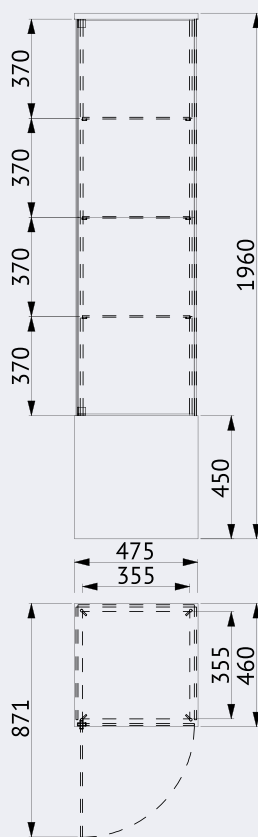

Limited number.
Available only as long as stock last.
Max. load per rack 5 kg.

Glass cabinet
EO27