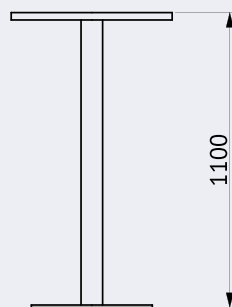

PRICE OVERVIEW

Only for exhibitors with their own stand construction.

All prices are included in the case of a service package (with the exception of a partition wall).

No.	Unit	Dimensions (mm) W×H×D	Price/ea. in EUR
E_005	Sideboard	1236×869×485	60,-
E_020	Sideboard glasstop	1236×1084×504	90,-
E_018	Counter 65	650×950×600	45,-
E_017	Counter 130	1300×950×600	60,-
E_019	Counter 130 glasstop	1300×1190×600	90,-
E_027	Glass cabinet	475×1960×460	105,-
E_022	Table 80×80	800×728×800	40,-
E_023	Table 80×160	1600×728×800	70,-
E_021	Bistro Table	Ø600, H 1100	40,-
E_024	Chair »Hola«	-	25,-
E_043	Barstool	-	40,-
10026	Current Sink 230 V	-	25,-

SIDEBOARD GLASSTOP

Sideboard of element C with glasstop
E005

all measures in mm ± 2 mm

COUNTER 130

Wide counter or presentation table
EO17

all measures in mm \pm 2 mm

COUNTER 130 GLASSTOP

Counter with glasstop

all measures in mm \pm 2 mm

Small counter or presentation table
EO17

all measures in mm \pm 2 mm

TABLE 160x80 CM

Table 160x80 cm
E023

all measures in mm \pm 2 mm

TABLE 80x80 CM

Table 80x80 cm
E022

all measures in mm ± 2 mm

BISTRO TABLE

Bistro Table
EO21

all measures in mm \pm 2 mm