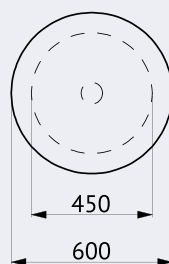

PRICE OVERVIEW

Only for exhibitors with their own stand construction.

All prices are included in the case of a service package (with the exception of a partition wall).

No.	Unit	Dimensions (mm) W×H×D	Price/ea. in EUR
E_005	Sideboard	1236×869×485	60,-
E_020	Sideboard glasstop	1236×1084×504	90,-
E_018	Counter 65	650×950×600	45,-
E_017	Counter 130	1300×950×600	60,-
E_019	Counter 130 glasstop	1300×1190×600	90,-
E_027	Glass cabinet	475×1960×460	105,-
E_022	Table 80×80	800×728×800	40,-
E_023	Table 80×160	1600×728×800	70,-
E_021	Bistro Table	Ø600, H 1100	40,-
E_024	Chair »Hola«	-	25,-
E_043	Barstool	-	40,-
10026	Current Sink 230 V	-	25,-

SIDEBOARD GLASSTOP

Sideboard of element C with glasstop
E005

all measures in mm ± 2 mm

COUNTER 130

Wide counter or presentation table
EO17

all measures in mm \pm 2 mm

COUNTER 130 GLASSTOP

Counter with glasstop

all measures in mm \pm 2 mm

Small counter or presentation table
EO17

all measures in mm \pm 2 mm

TABLE 160x80 CM

Table 160x80 cm
E023

all measures in mm \pm 2 mm

TABLE 80x80 CM

Table 80x80 cm
E022

all measures in mm ± 2 mm

BISTRO TABLE

Bistro Table
EO21

all measures in mm \pm 2 mm