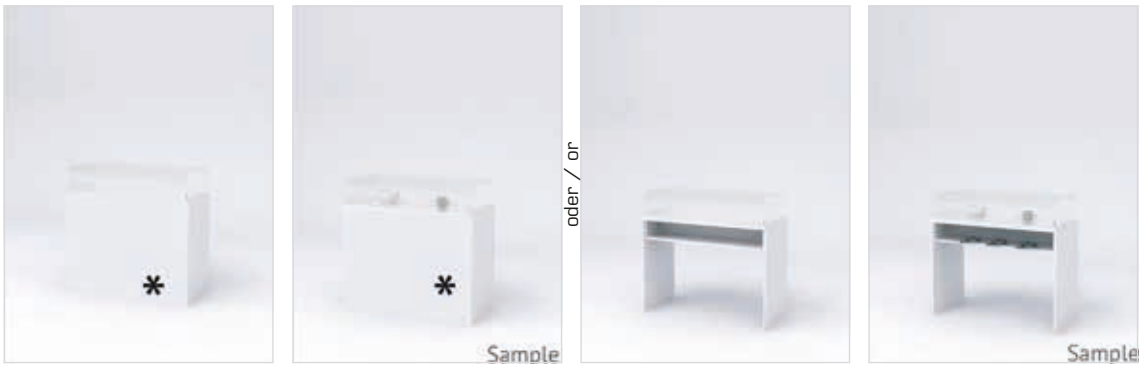

COUNTER 130 GLASSTOP

Counter with glasstop

all measures in mm $\pm$ 2 mm