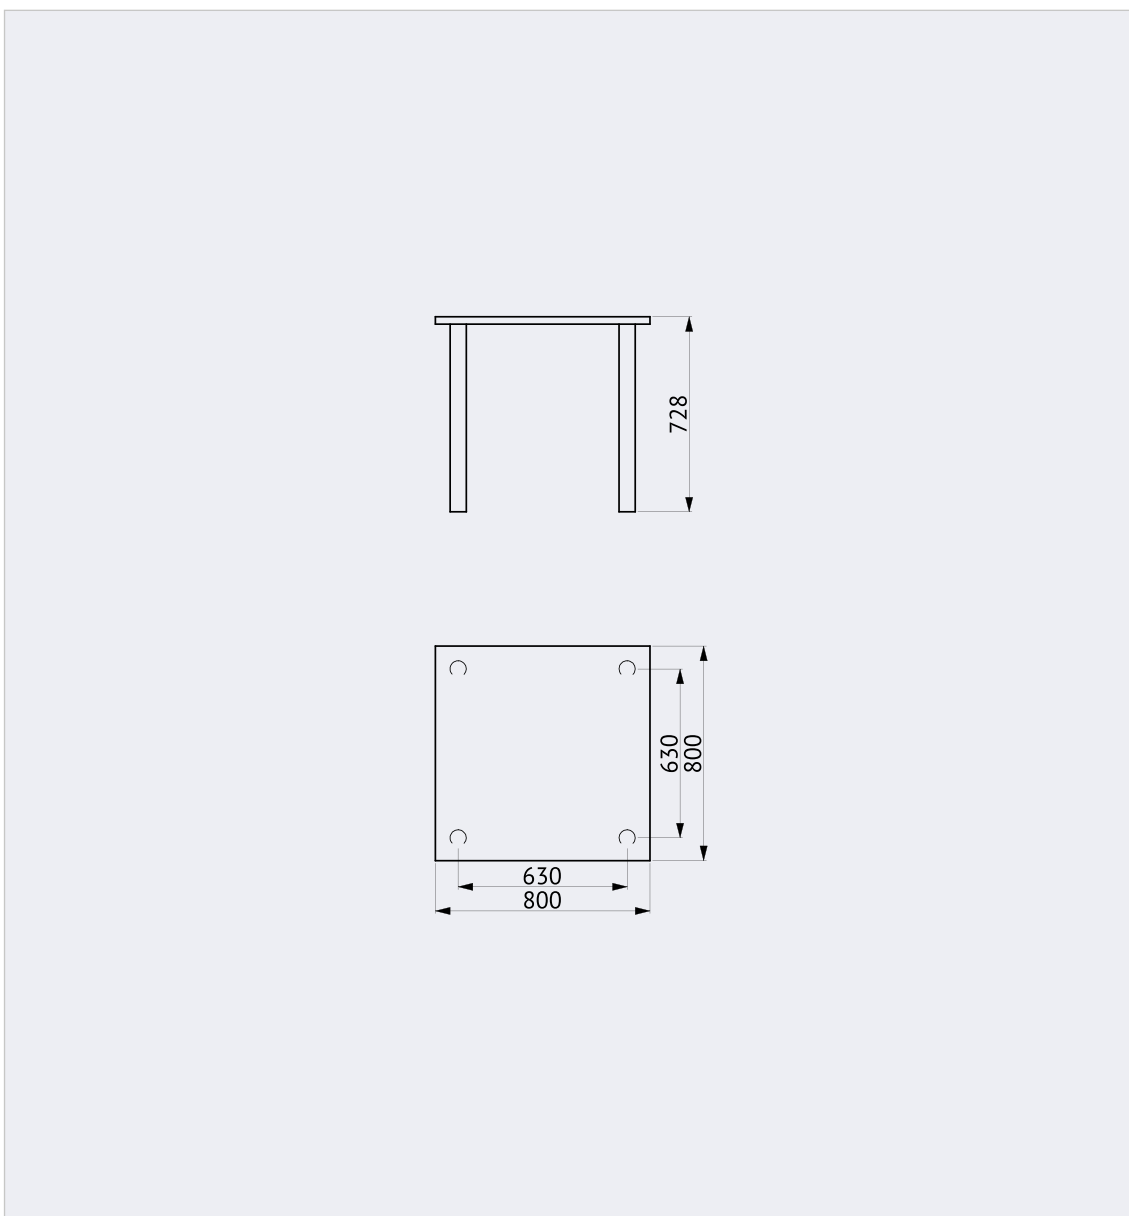

PRICE OVERVIEW

Only for exhibitors with their own stand construction.

All prices are included in the case of a service package (with the exception of a partition wall).

No.	Unit	Dimensions (mm) W×H×D	Price/ea. in EUR
E_005	Sideboard	1236×869×485	60,-
E_020	Sideboard glasstop	1236×1084×504	90,-
E_018	Counter 65	650×950×600	45,-
E_017	Counter 130	1300×950×600	60,-
E_019	Counter 130 glasstop	1300×1190×600	90,-
E_027	Glass cabinet	475×1960×460	105,-
E_022	Table 80×80	800×728×800	40,-
E_023	Table 80×160	1600×728×800	70,-
E_021	Bistro Table	Ø600, H 1100	40,-
E_024	Chair »Hola«	-	25,-
E_043	Barstool	-	40,-
10026	Current Sink 230 V	-	25,-

SIDEBOARD GLASSTOP

Sideboard of element C with glasstop
E005

all measures in mm ± 2 mm

COUNTER 130

Wide counter or presentation table
EO17

all measures in mm \pm 2 mm

COUNTER 130 GLASSTOP

Counter with glasstop

all measures in mm \pm 2 mm

Small counter or presentation table
EO17

all measures in mm \pm 2 mm

TABLE 160x80 CM

Table 160x80 cm
E023

all measures in mm \pm 2 mm

TABLE 80x80 CM

Table 80x80 cm
E022

all measures in mm ± 2 mm

BISTRO TABLE

Bistro Table
EO21

all measures in mm \pm 2 mm