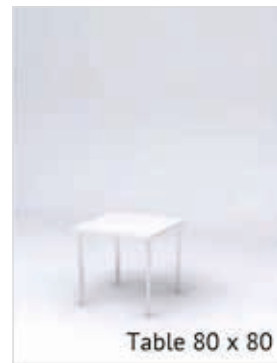

RENTAL FURNITURE

Glasscabinet
Sideboard
Sideboard Glasstop
Counter 130
Counter 130 Glasstop
Counter 65
Table 160x80 cm
Table 80x80 cm
Bistro table
Chair
Barstool

Glass cabinet

Sideboard

Sideboard + glasstop

Counter 130

Counter 130 + glasstop

Counter 65

Table 80 x 160

Table 80 x 80

Bistro Table

Chair

Barstool

PRICE OVERVIEW

Only for exhibitors with their own stand construction.

All prices are included in the case of a service package (with the exception of a partition wall).

No.	Unit	Dimensions (mm) W×H×D	Price/ea. in EUR
E_005	Sideboard	1236×869×485	60,-
E_020	Sideboard glasstop	1236×1084×504	90,-
E_018	Counter 65	650×950×600	45,-
E_017	Counter 130	1300×950×600	60,-
E_019	Counter 130 glasstop	1300×1190×600	90,-
E_027	Glass cabinet	475×1960×460	105,-
E_022	Table 80×80	800×728×800	40,-
E_023	Table 80×160	1600×728×800	70,-
E_021	Bistro Table	Ø600, H 1100	40,-
E_024	Chair »Hola«	-	25,-
E_043	Barstool	-	40,-
10026	Current Sink 230 V	-	25,-