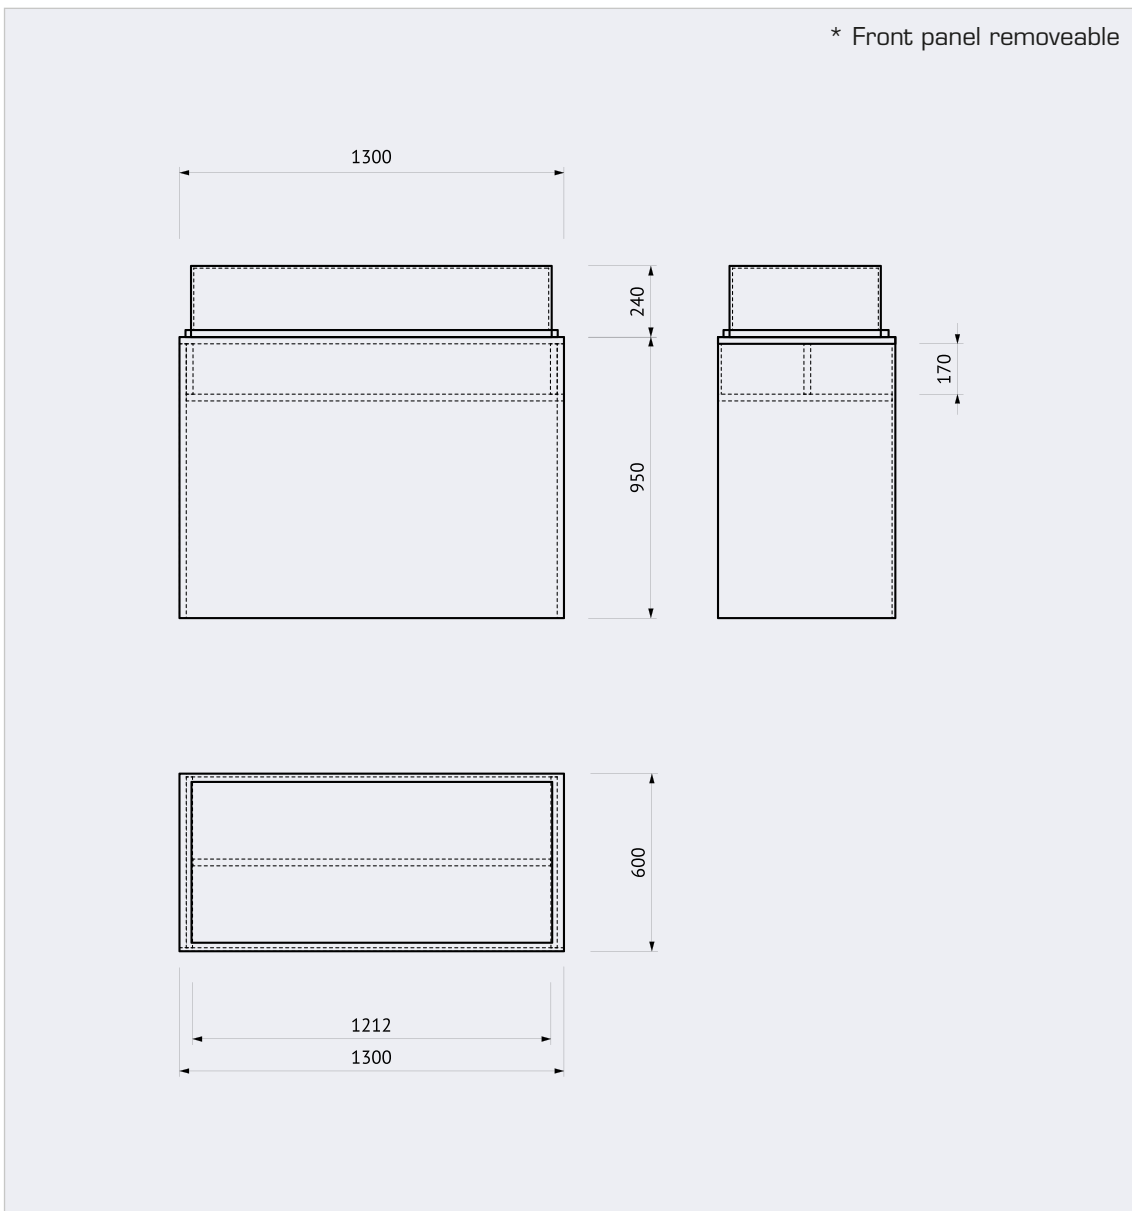

PRICE OVERVIEW

Only for exhibitors with their own stand construction.

All prices are included in the case of a service package (with the exception of a partition wall).

No.	Unit	Dimensions (mm) W×H×D	Price/ea. in EUR
E_005	Sideboard	1236×869×485	60,-
E_020	Sideboard glasstop	1236×1084×504	90,-
E_018	Counter 65	650×950×600	45,-
E_017	Counter 130	1300×950×600	60,-
E_019	Counter 130 glasstop	1300×1190×600	90,-
E_027	Glass cabinet	475×1960×460	105,-
E_022	Table 80×80	800×728×800	40,-
E_023	Table 80×160	1600×728×800	70,-
E_021	Bistro Table	Ø600, H 1100	40,-
E_024	Chair »Hola«	-	25,-
E_043	Barstool	-	40,-
10026	Current Sink 230 V	-	25,-

SIDEBOARD GLASSTOP

Sideboard of element C with glasstop
E005

all measures in mm ± 2 mm

COUNTER 130

Wide counter or presentation table
EO17

all measures in mm \pm 2 mm

COUNTER 130 GLASSTOP

Counter with glasstop

all measures in mm \pm 2 mm

Small counter or presentation table
EO17

all measures in mm \pm 2 mm

TABLE 160x80 CM

Table 160x80 cm
E023

all measures in mm \pm 2 mm

TABLE 80x80 CM

Table 80x80 cm
E022

all measures in mm ± 2 mm

BISTRO TABLE

Bistro Table
EO21

all measures in mm \pm 2 mm