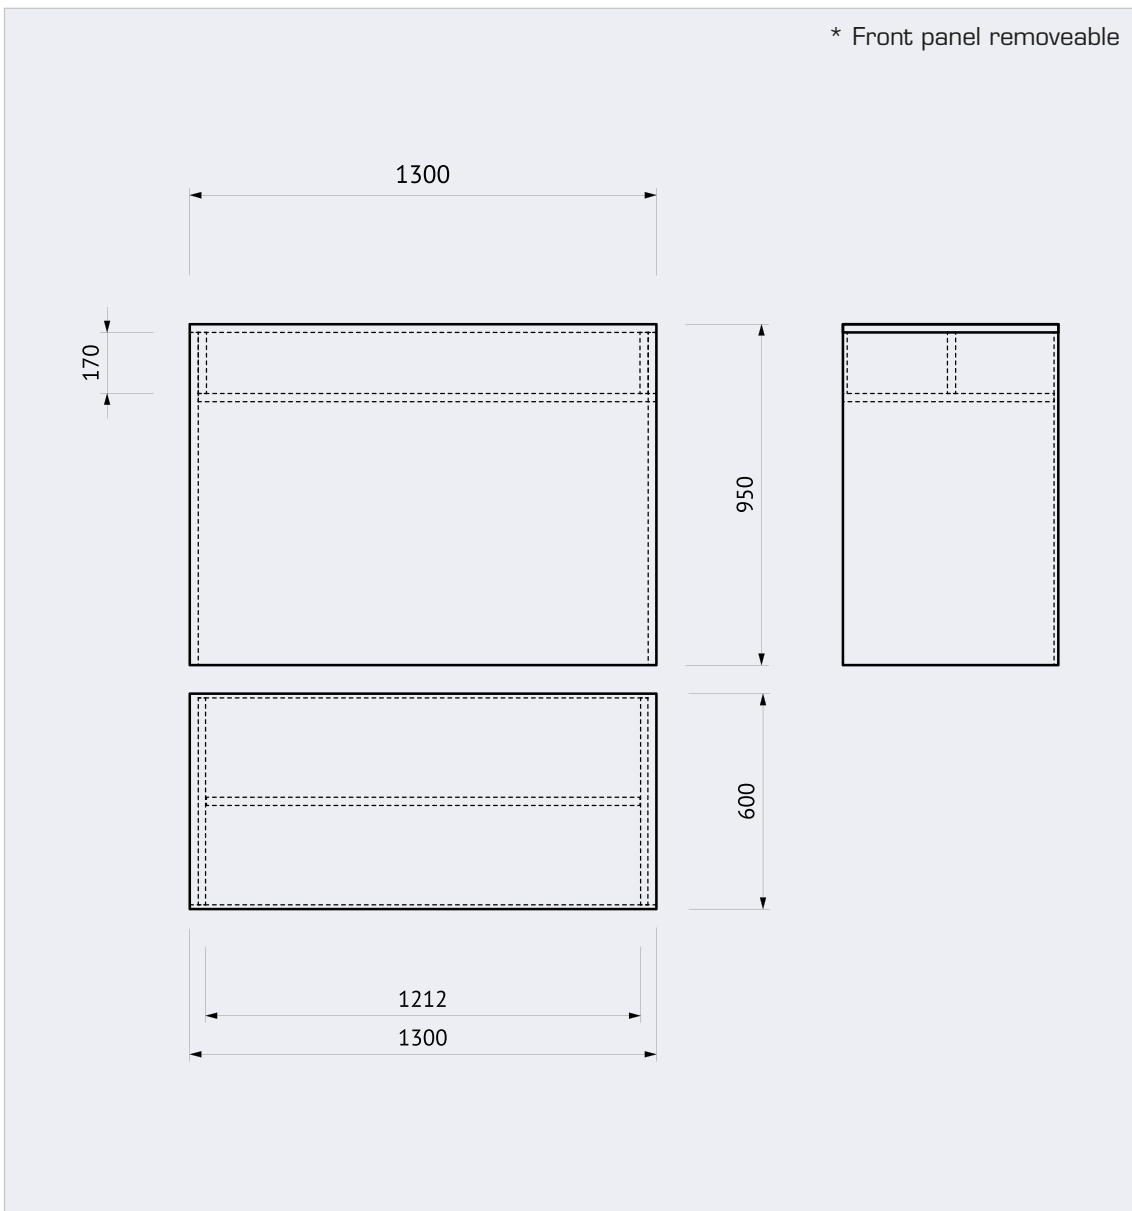

PRICE OVERVIEW

Only for exhibitors with their own stand construction.

All prices are included in the case of a service package (with the exception of a partition wall).

No.	Unit	Dimensions (mm) W×H×D	Price/ea. in EUR
E_005	Sideboard	1236×869×485	60,-
E_020	Sideboard glasstop	1236×1084×504	90,-
E_018	Counter 65	650×950×600	45,-
E_017	Counter 130	1300×950×600	60,-
E_019	Counter 130 glasstop	1300×1190×600	90,-
E_027	Glass cabinet	475×1960×460	105,-
E_022	Table 80×80	800×728×800	40,-
E_023	Table 80×160	1600×728×800	70,-
E_021	Bistro Table	Ø600, H 1100	40,-
E_024	Chair »Hola«	-	25,-
E_043	Barstool	-	40,-
10026	Current Sink 230 V	-	25,-

SIDEBOARD GLASSTOP

Sideboard of element C with glasstop
E005

all measures in mm ± 2 mm

COUNTER 130

Wide counter or presentation table
EO17

all measures in mm \pm 2 mm

COUNTER 130 GLASSTOP

Counter with glasstop

all measures in mm \pm 2 mm

Small counter or presentation table
EO17

all measures in mm \pm 2 mm

TABLE 160x80 CM

Table 160x80 cm
E023

all measures in mm \pm 2 mm

TABLE 80x80 CM

Table 80x80 cm
E022

all measures in mm ± 2 mm

BISTRO TABLE

Bistro Table
EO21

all measures in mm \pm 2 mm