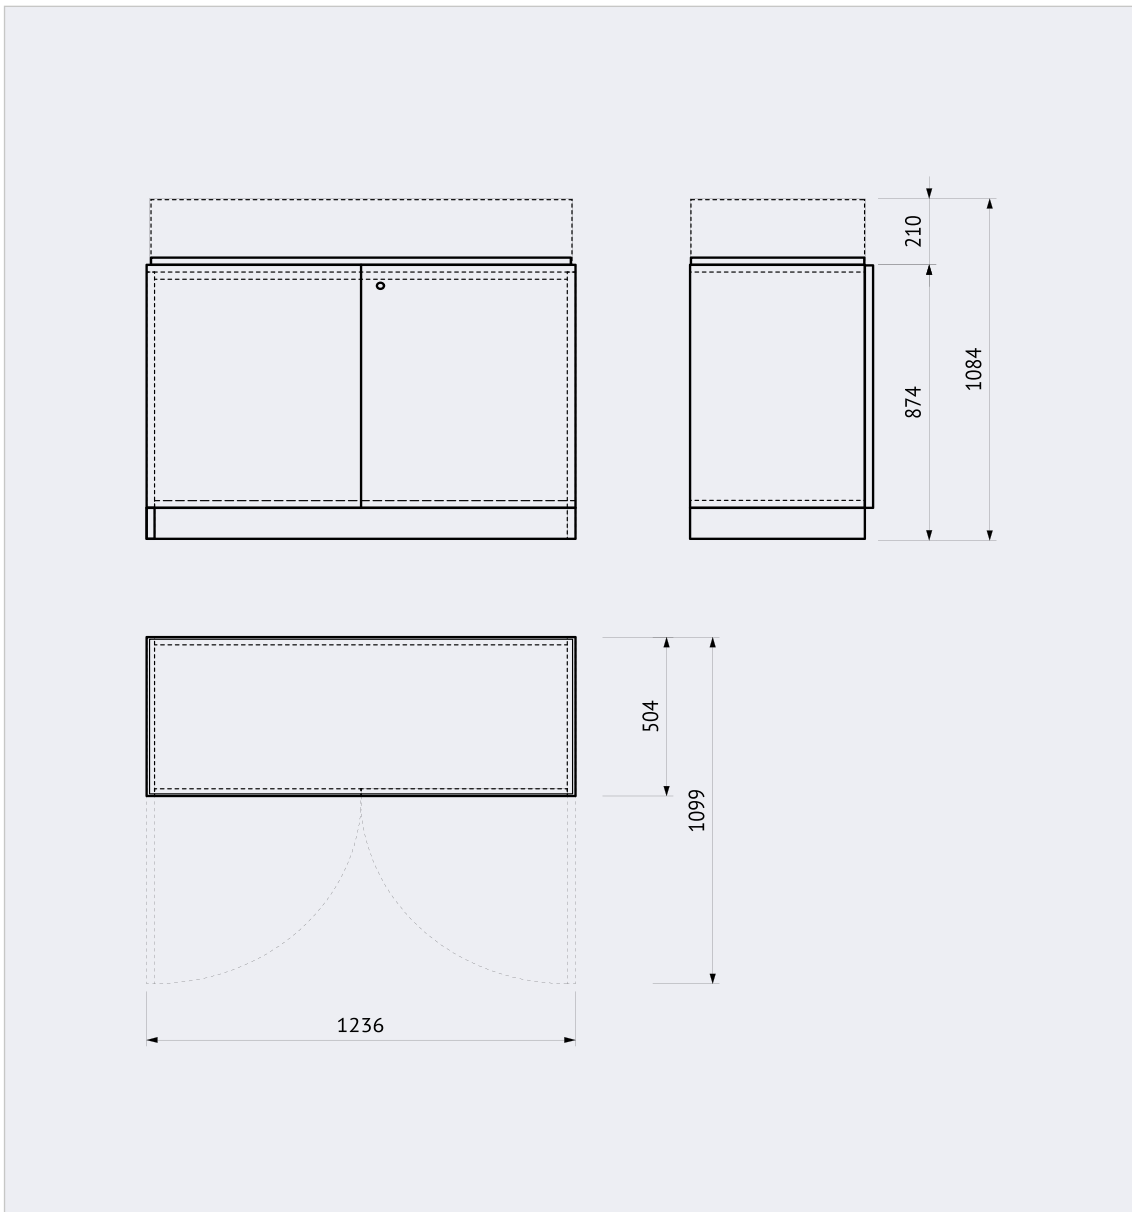

PRICE OVERVIEW

Only for exhibitors with their own stand construction.

All prices are included in the case of a service package (with the exception of a partition wall).

No.	Unit	Dimensions (mm) W×H×D	Price/ea. in EUR
E_005	Sideboard	1236×869×485	60,-
E_020	Sideboard glasstop	1236×1084×504	90,-
E_018	Counter 65	650×950×600	45,-
E_017	Counter 130	1300×950×600	60,-
E_019	Counter 130 glasstop	1300×1190×600	90,-
E_027	Glass cabinet	475×1960×460	105,-
E_022	Table 80×80	800×728×800	40,-
E_023	Table 80×160	1600×728×800	70,-
E_021	Bistro Table	Ø600, H 1100	40,-
E_024	Chair »Hola«	-	25,-
E_043	Barstool	-	40,-
10026	Current Sink 230 V	-	25,-

SIDEBOARD GLASSTOP

Sideboard of element C with glasstop
E005

all measures in mm ± 2 mm

COUNTER 130

Wide counter or presentation table
EO17

all measures in mm \pm 2 mm

COUNTER 130 GLASSTOP

Counter with glasstop

all measures in mm \pm 2 mm

Small counter or presentation table
EO17

all measures in mm \pm 2 mm

TABLE 160x80 CM

Table 160x80 cm
E023

all measures in mm \pm 2 mm

TABLE 80x80 CM

Table 80x80 cm
E022

all measures in mm ± 2 mm

BISTRO TABLE

Bistro Table
EO21

all measures in mm \pm 2 mm